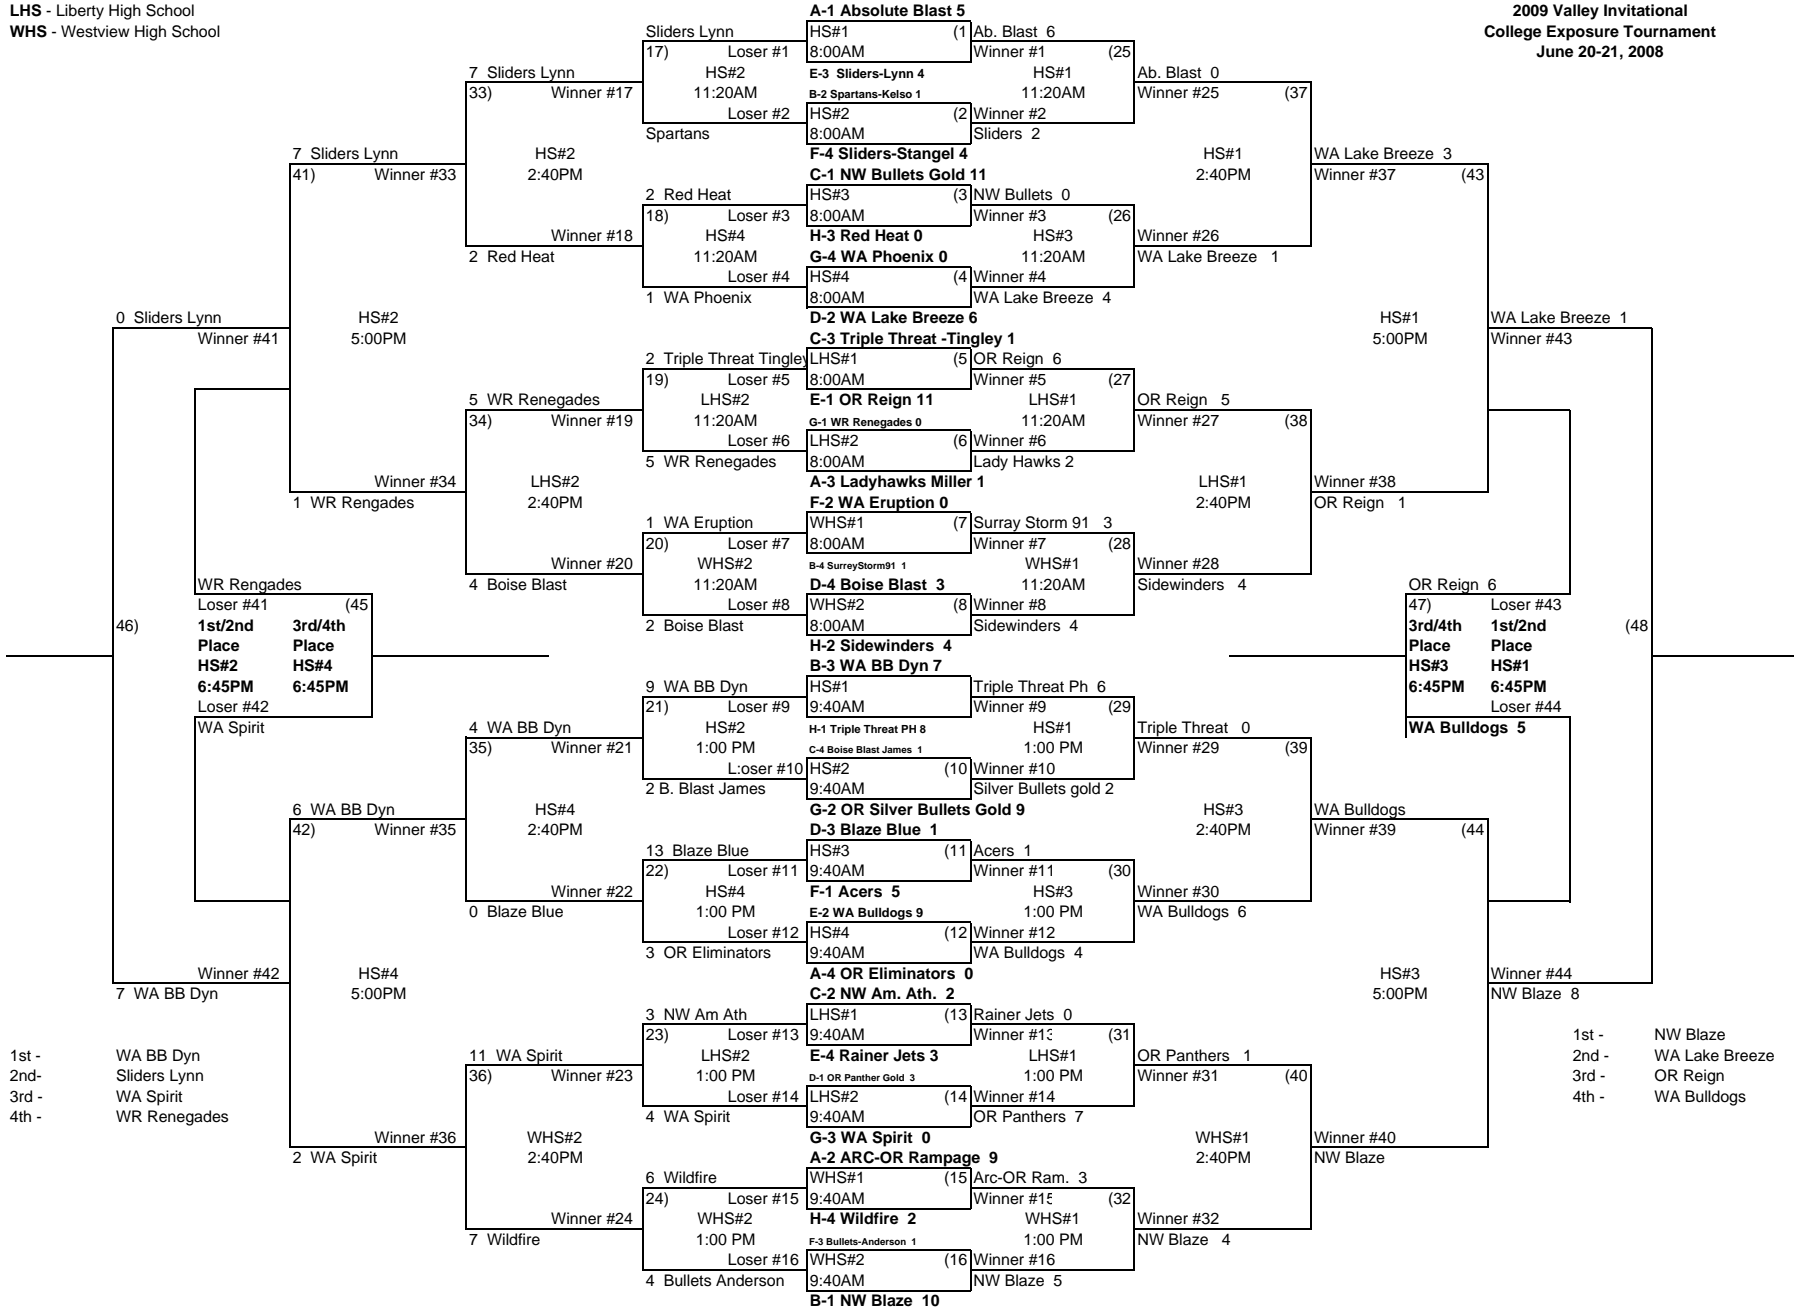

HS - Hillsboro Stadium  
 LHS - Liberty High School  
 WHS - Westview High School

**Silver Bracket**

**Gold Bracket**

**18 Gold**  
**2009 Valley Invitational**  
**College Exposure Tournament**  
**June 20-21, 2008**

1st - WA BB Dyn  
 2nd - Sliders Lynn  
 3rd - WA Spirit  
 4th - WR Renegades

1st - NW Blaze  
 2nd - WA Lake Breeze  
 3rd - OR Reign  
 4th - WA Bulldogs